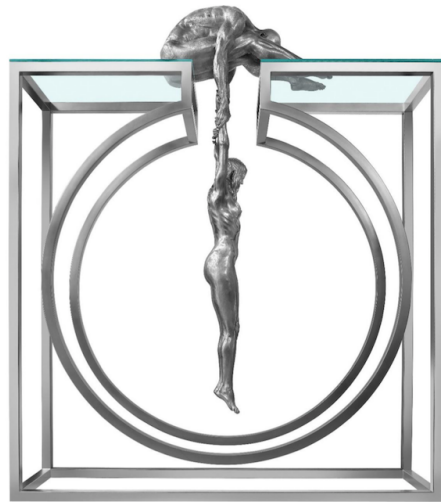

## GRAVITY

It is essential to find a balance in life. Many times that balance is achieved with the help of the people who surround us and that hold us firmly to the ground and without whom we would float into perdition.

Aluminium and stainless Steel, Edition of 6 + 2, artista's proofs., 395 x 330 x 100 cm.

**quinn Lorenzo**

**Gravity**

395 cm

€