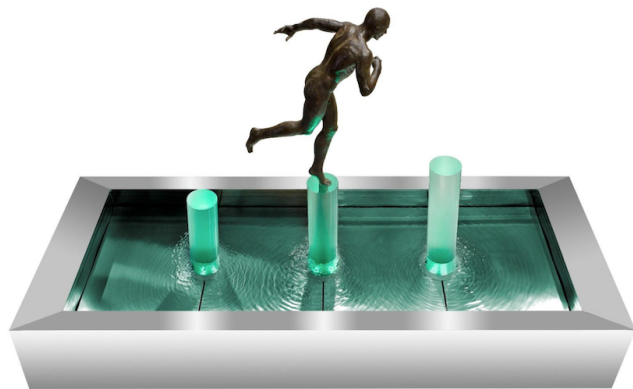

LEAP OF FAITH FOUNTAIN

Life to me can be represented through its three pillars:
Stone, wood and faith

The Past is set in stone, the Present is being carved out of wood, and the Future is an empty
glass to be filled with our accomplished dreams.

Bronze and stainless Steel, Unique, 350 X 580 x 220 cm, -

quinn Lorenzo
Leap of faith

350 x 580 x 220 cm

€