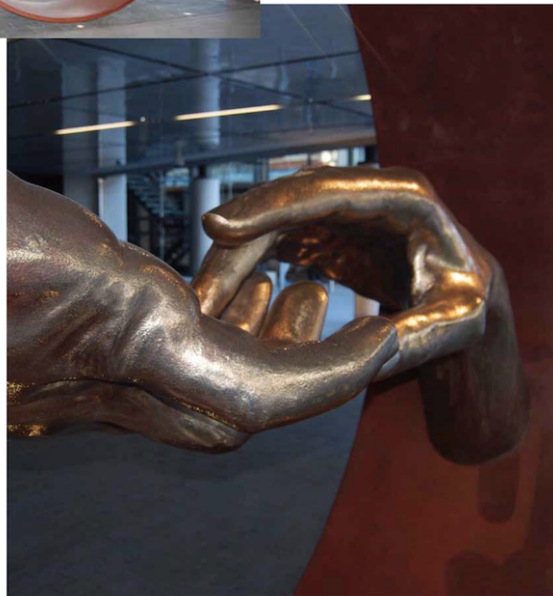

LORENZO QUINN
FINDING LOVE
ONE HYDE PARK, LONDON

Finding Love
One Hyde Park, London
Installed January 2010
Bronze and brass
250 x 315 x 94 cm
Edition of 6 plus 2 artist's proofs
Also available in other sizes and media